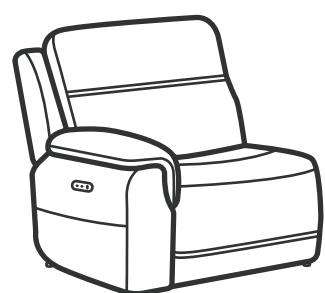

1845-57PH
**LAF Power Recliner
with Power Headrest & Lumbar**
41H x 39W x 40D