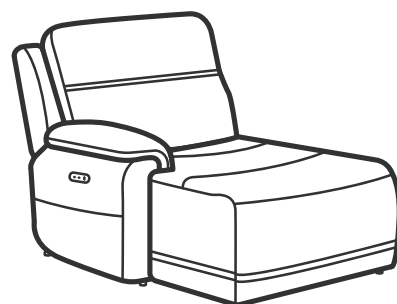

1845-25PH
**LAF Power Reclining Chaise
with Power Headrest & Lumbar**
41H x 39W x 68D