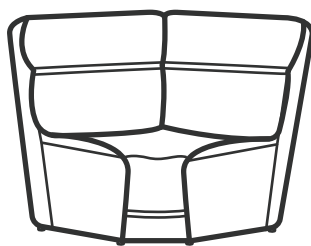

1845-23
Full Wedge
41H x 69W x 43D