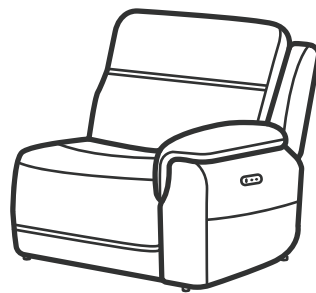

1845-58PH
**RAF Power Recliner
with Power Headrest & Lumbar**
41H x 39W x 40D