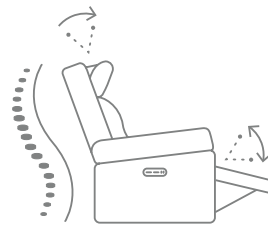

FEATURES

TRIPLE POWER