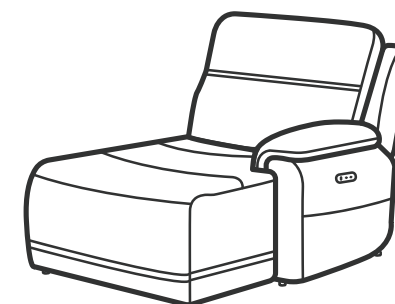

1845-26PH
**RAF Power Reclining Chaise
with Power Headrest & Lumbar**
41H x 39W x 68D